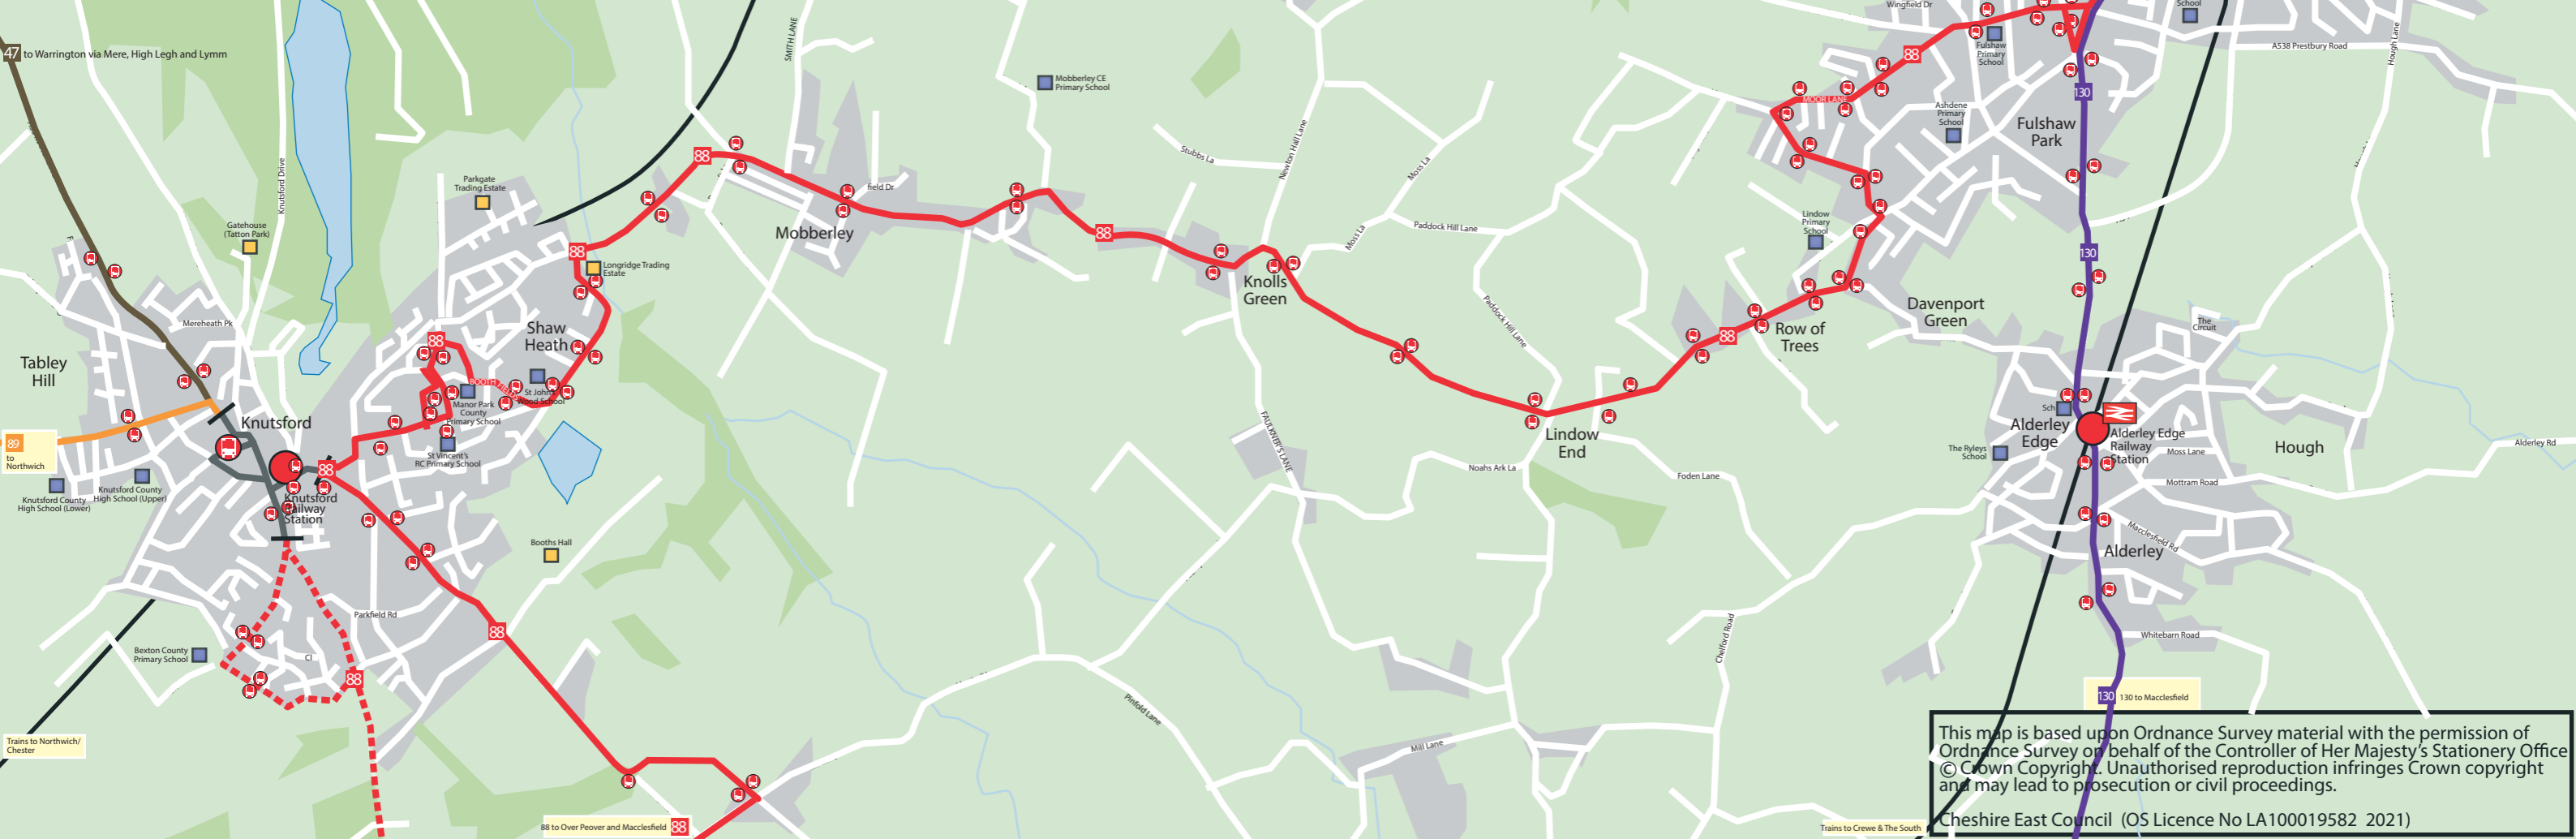

Wilmslow, Knutsford, Alderley Edge, Mobberley Public Transport Map September 2021

	88 Macclesfield - Henbury - Monks Heath - Chelford - Over Peover - Ollerton - Knutsford - Longridge - Wilmslow - Altrincham D&G Bus
	89 Knutsford - Pickmere - Lostock Gralam - Northwich D&G Bus
	130 Macclesfield - Alderley Edge - Wilmslow - Wythenshawe D&G Bus
	312 Stockport - Cheadle - Handforth Dean

	Railway Station
	Railway Line
	Place of Interest
	School/College
	Route Direction
	Bus Stop
	Occasional Journeys
	Cheshire/Greater Manchester Boundaries

when's the next bus? Find out instantly at **NextBuses.mobi**
Live bus times direct to your mobile phone

Wilmslow, Handforth Knutsford & Alderley Edge

This map is based upon Ordnance Survey material with the permission of Ordnance Survey on behalf of the Controller of Her Majesty's Stationery Office © Crown Copyright. Unauthorised reproduction infringes Crown copyright and may lead to prosecution or civil proceedings.