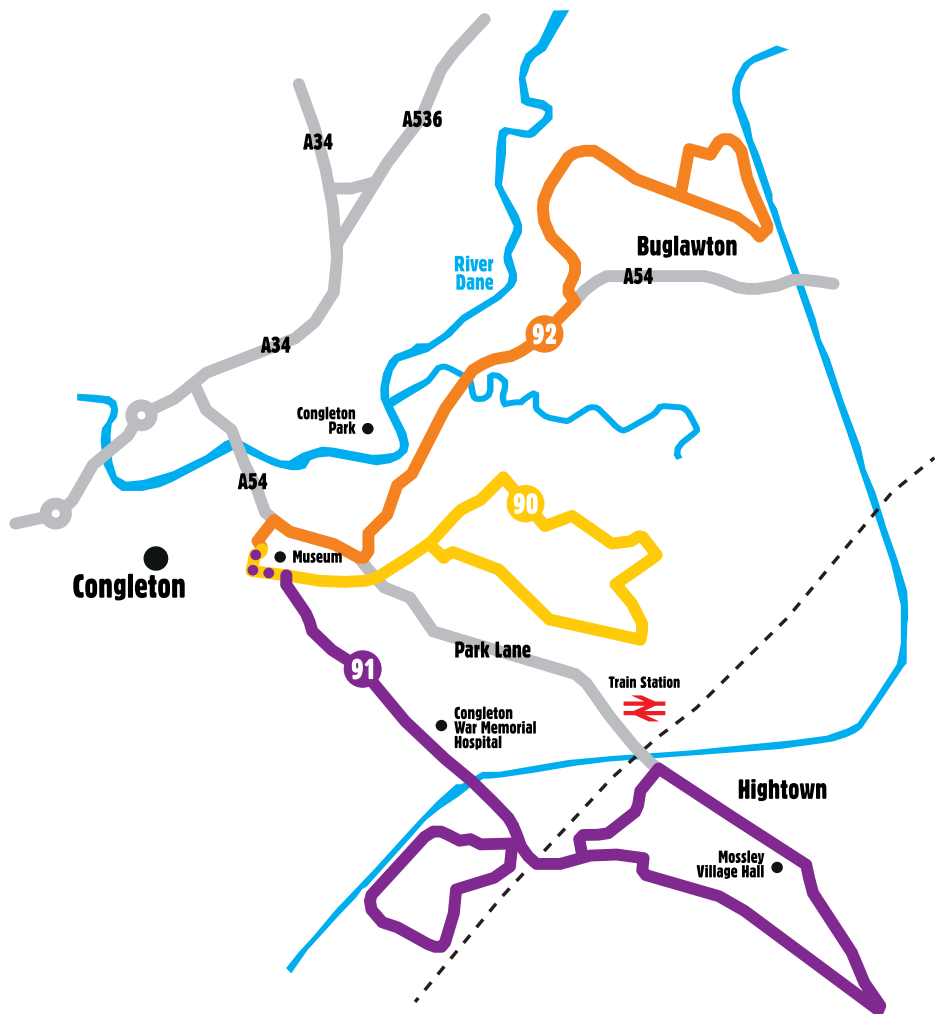

## Route Map

-  **90** Congleton - Bromley Estate
-  **91** Congleton - Mossley
-  **92** Congleton - Buglawton

# BEARTOWN BUS

## The Grrreat way to get around!

## Route Descriptions