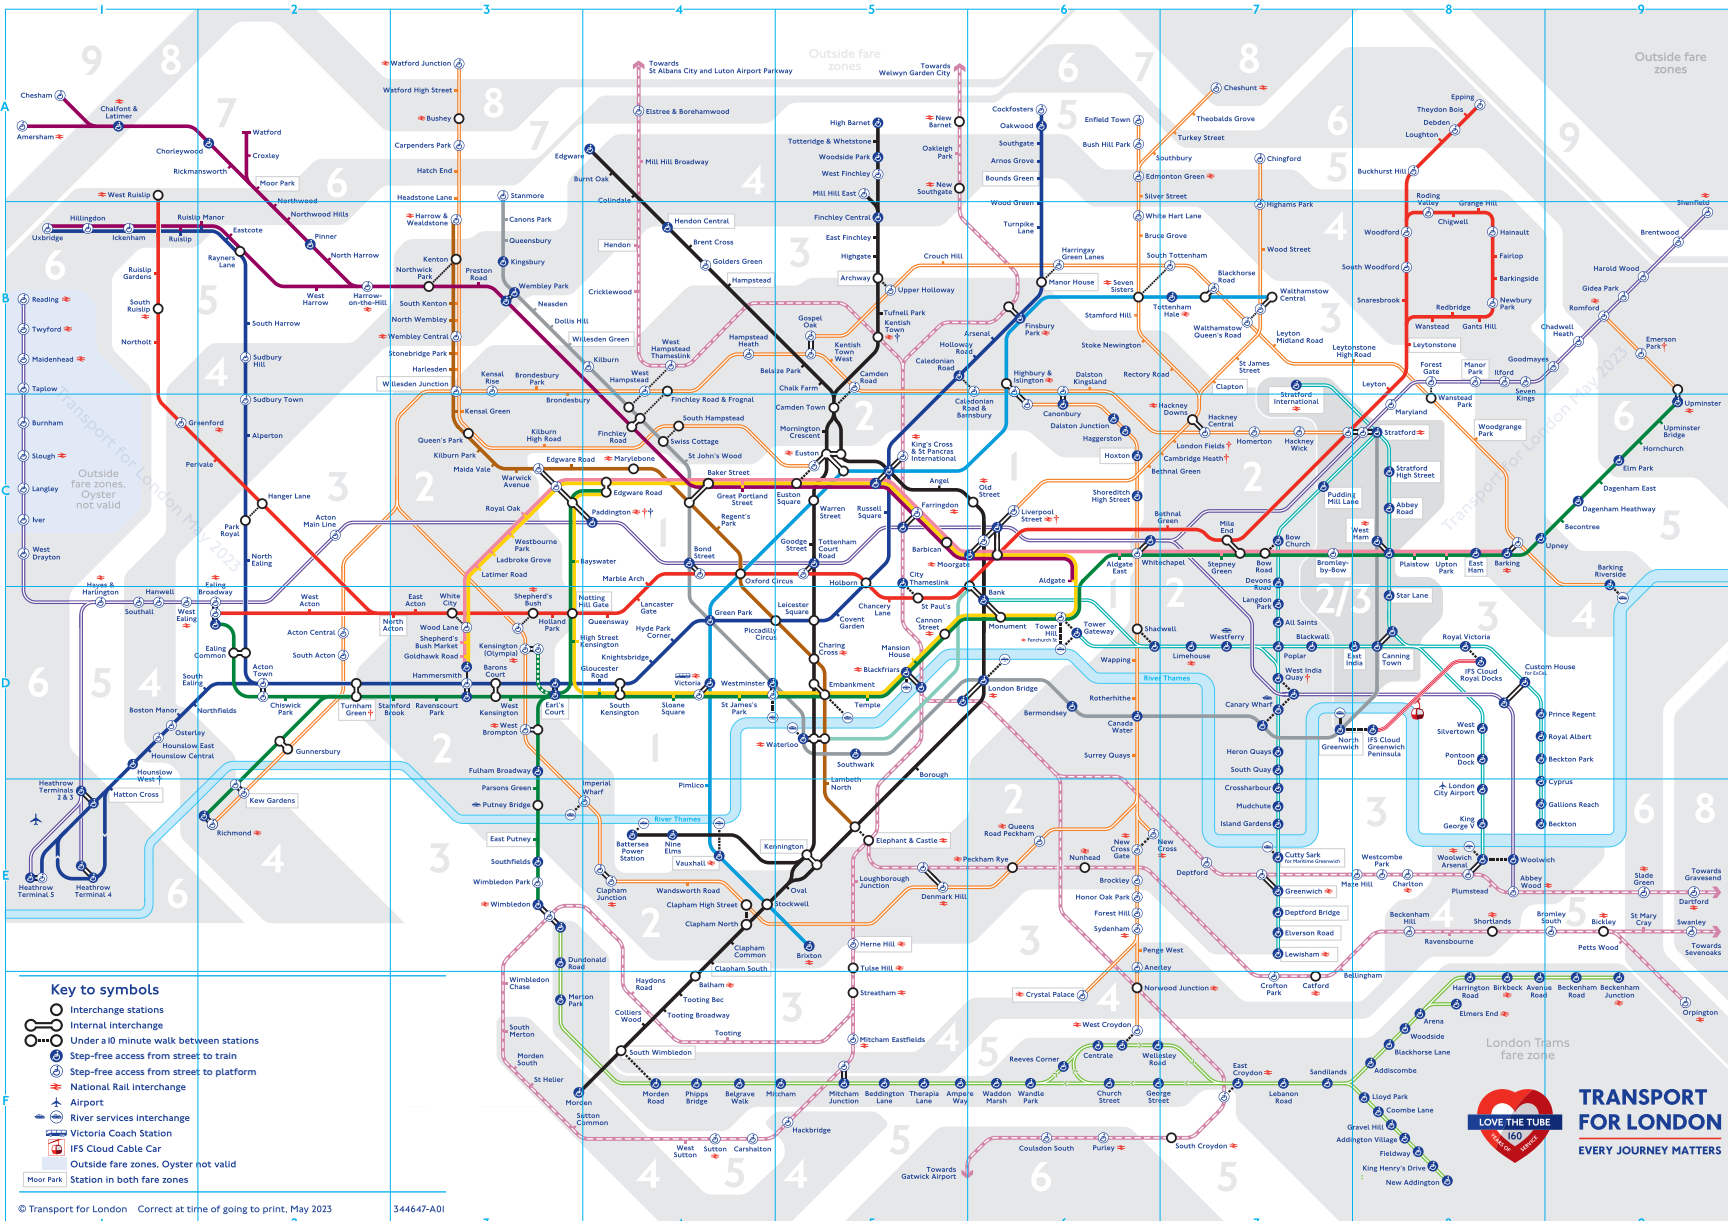

Online maps are strictly for personal use only. To license the Tube map for commercial use please visit tfl.gov.uk/maplicensing

TfL Go, your real-time travel app

Download TfL Go to plan your journey

Direct
DST 20

Bus only
Direct

Victoria
District
St James's Park

Download on the App Store
GET IT ON Google Play