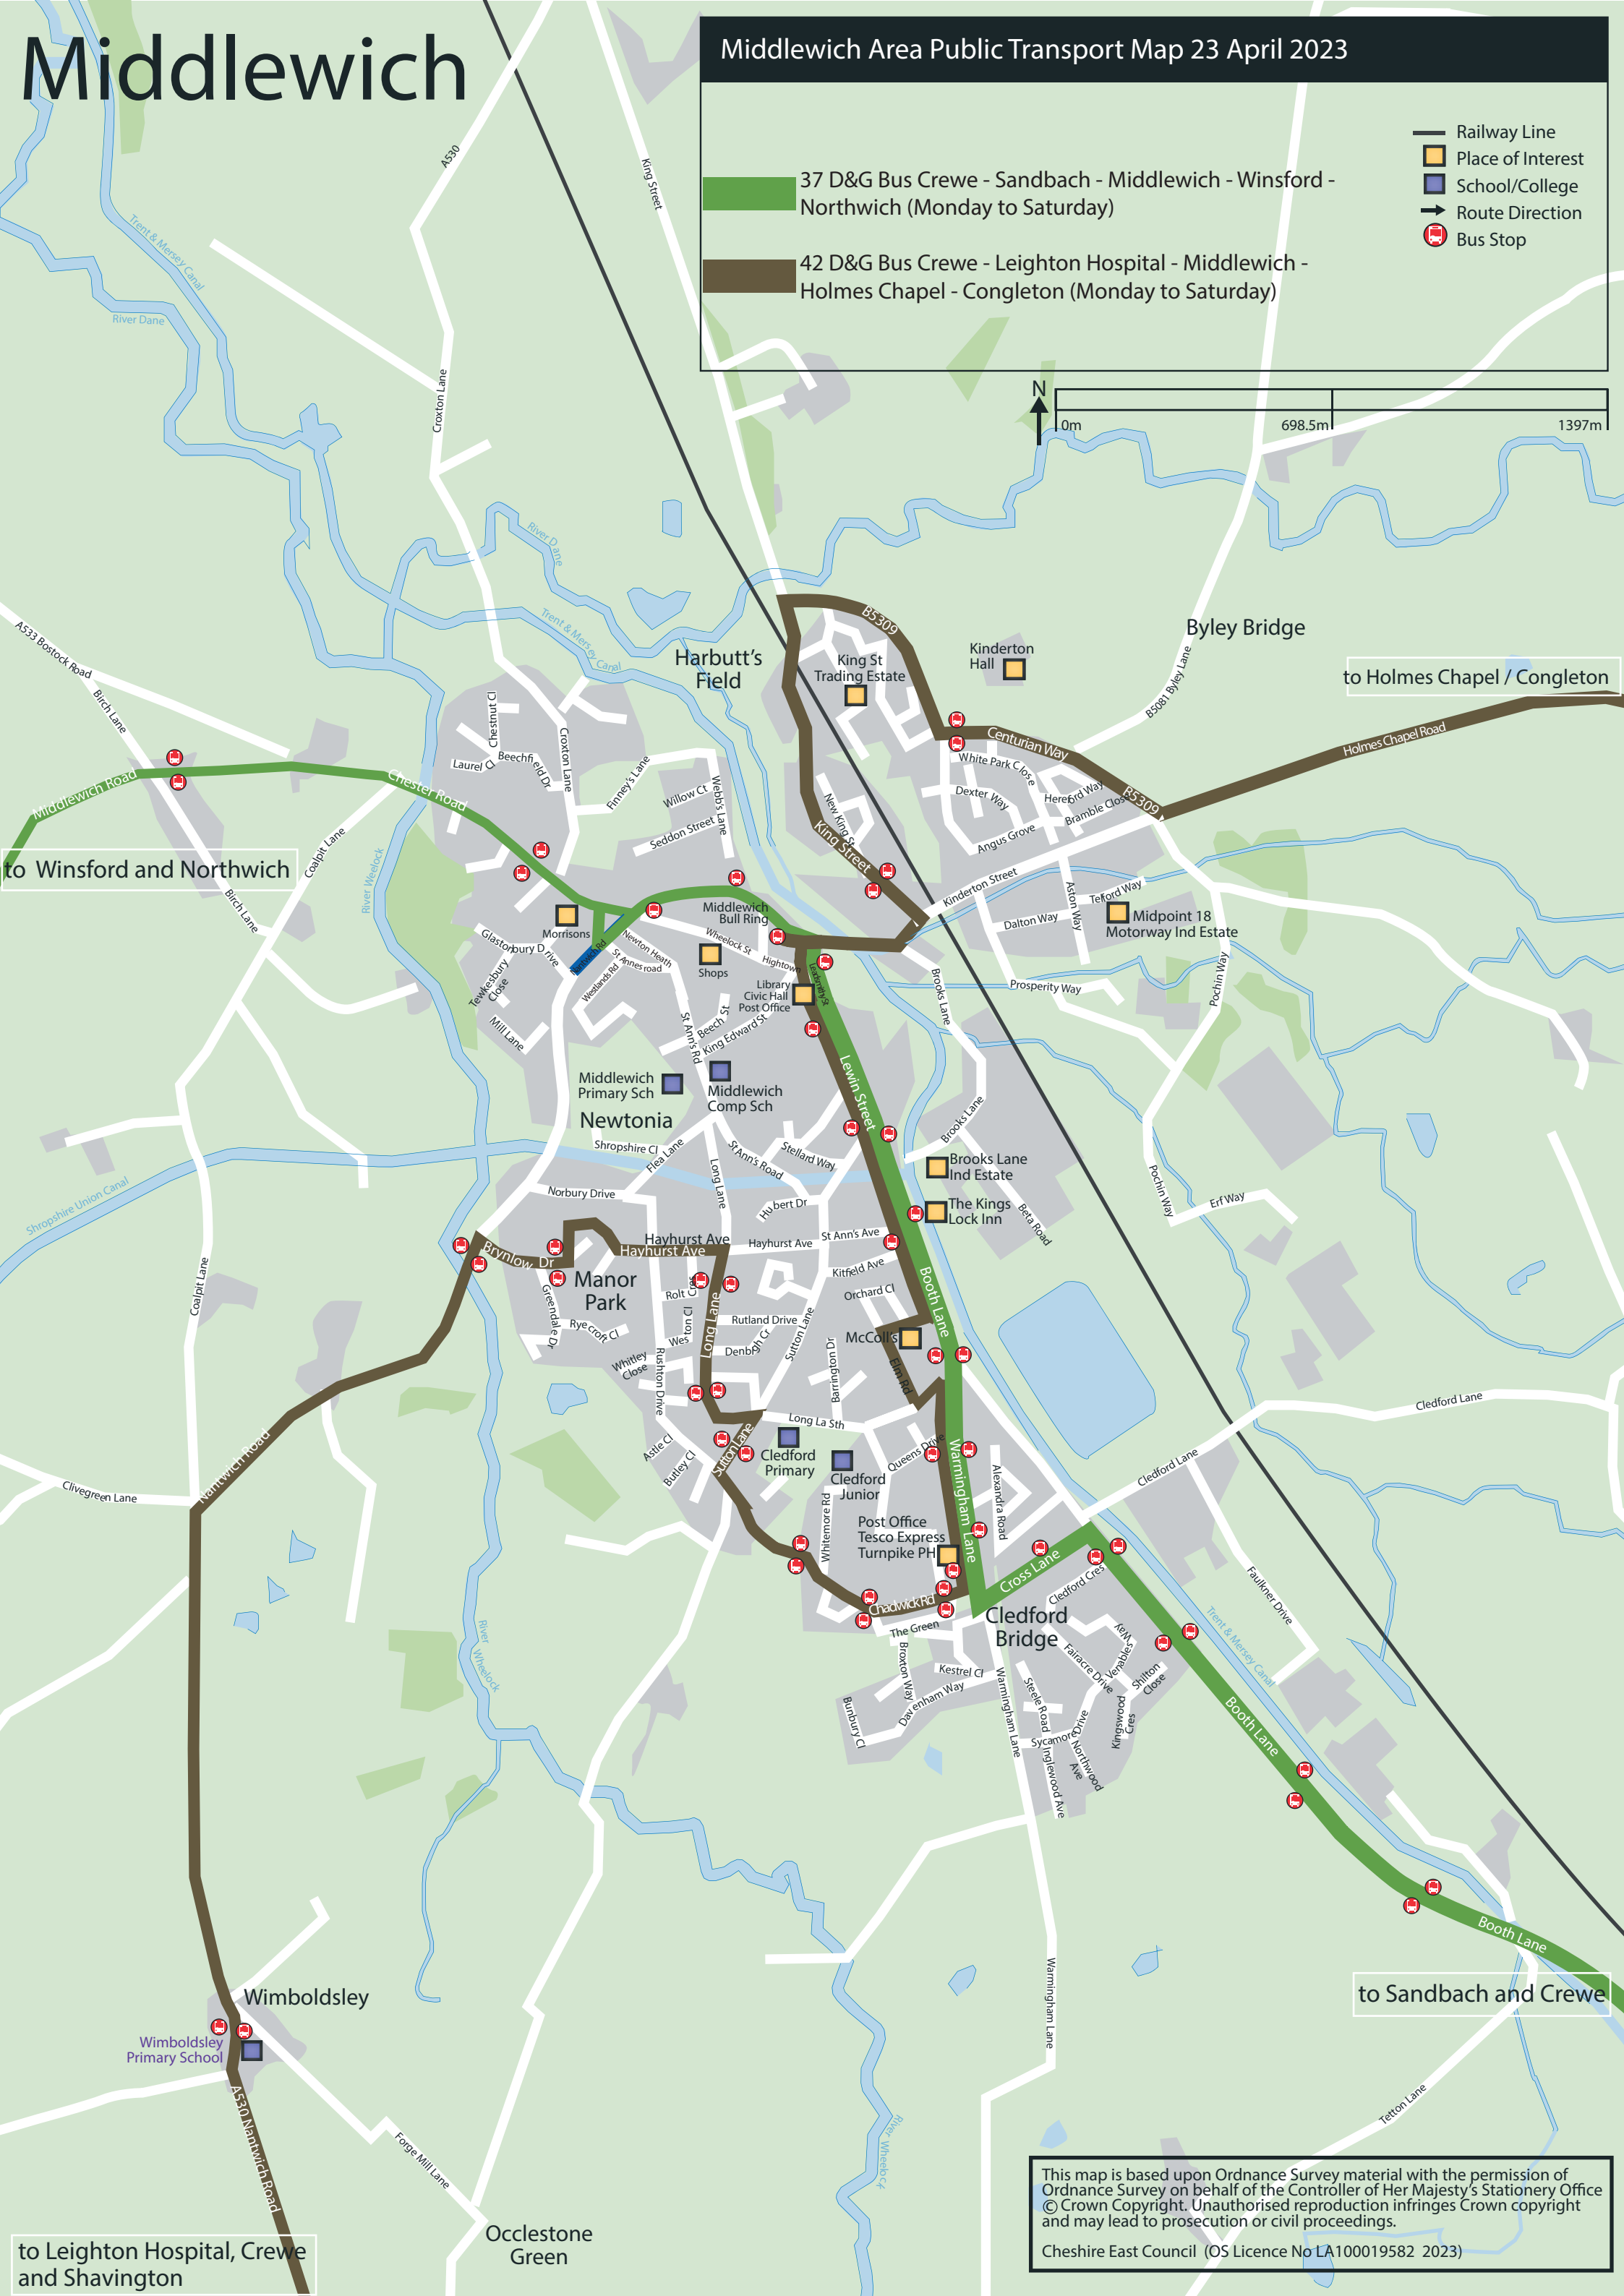

Middlewich

Middlewich Area Public Transport Map 23 April 2023

- Railway Line
- Place of Interest
- School/College
- Route Direction
- Bus Stop

37 D&G Bus Crewe - Sandbach - Middlewich - Winsford - Northwich (Monday to Saturday)

42 D&G Bus Crewe - Leighton Hospital - Middlewich - Holmes Chapel - Congleton (Monday to Saturday)

to Winsford and Northwich

to Holmes Chapel / Congleton

to Sandbach and Crewe

to Leighton Hospital, Crewe and Shavington

This map is based upon Ordnance Survey material with the permission of Ordnance Survey on behalf of the Controller of Her Majesty's Stationery Office © Crown Copyright. Unauthorised reproduction infringes Crown copyright and may lead to prosecution or civil proceedings.
Cheshire East Council (OS Licence No LA100019582 2023)