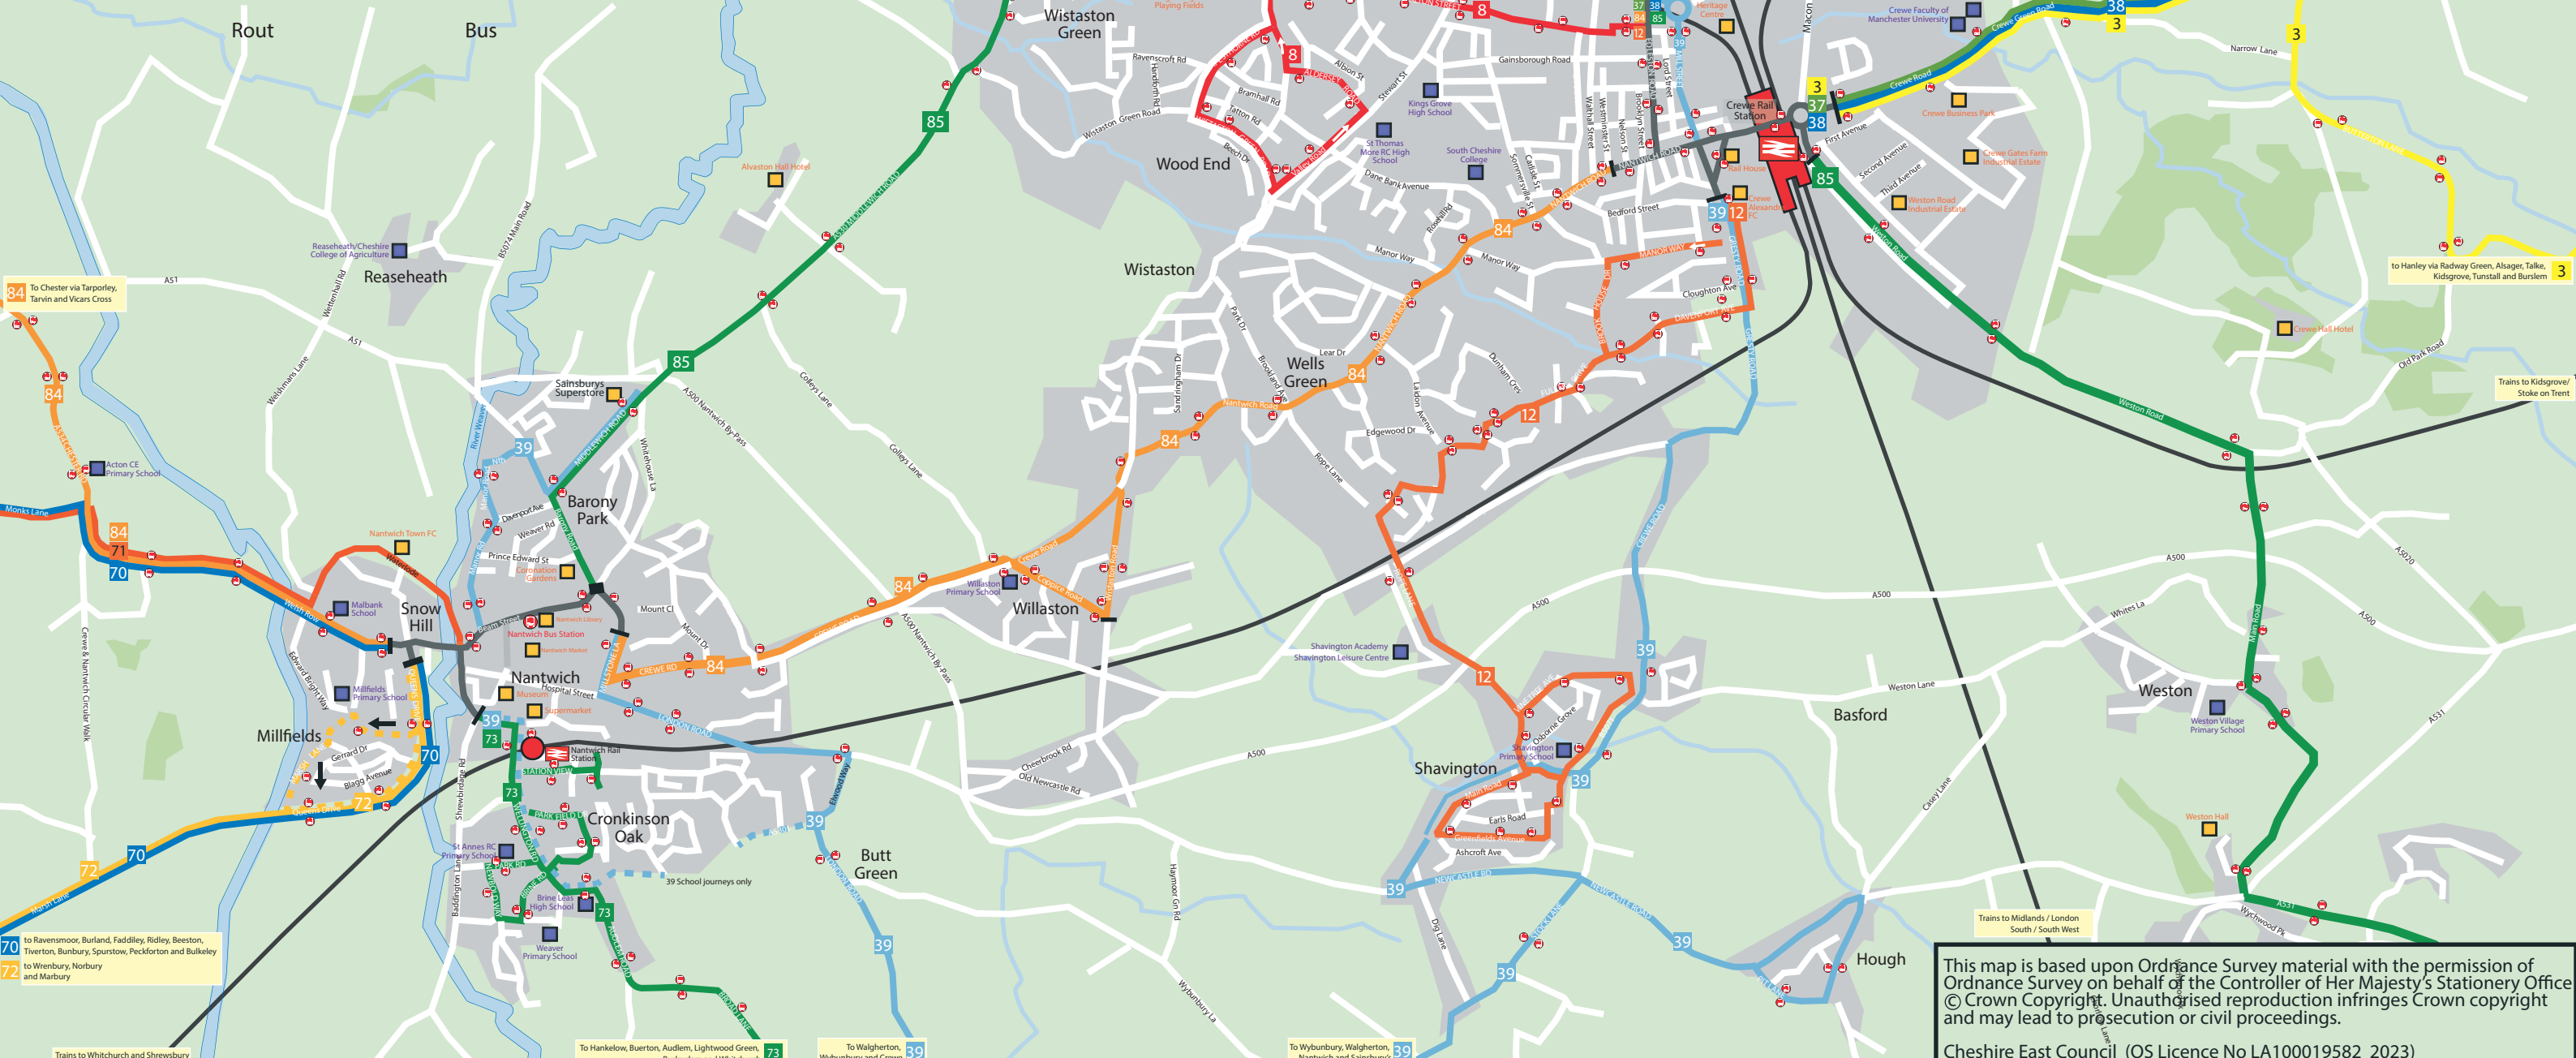

# Crewe & Nantwich Public Transport Map 23 April 2023

<b>3</b>	Crewe - Haslington - Alsager - Tunstall - Hanley	(Monday - Sunday)	First Potteries
<b>6</b>	Crewe - Underwood Lane - Leighton Hospital	(Monday - Saturday)	First Potteries
<b>8</b>	Wistaston Green - Crewe - Sydney - Elm Drive	(Monday - Saturday)	D&G Bus
<b>12</b>	Shavington - Crewe - Leighton Hospital	(Monday - Saturday)	D&G Bus
<b>31</b>	Crewe - Leighton Hospital - Winsford / Northwich	(Monday - Saturday)	D&G Bus
<b>37</b>	Crewe - Sandbach - Winsford / Northwich	(Monday - Saturday)	D&G Bus
<b>38</b>	Crewe - Sandbach - Congleton - Macclesfield	(Monday - Saturday)	D&G Bus
<b>39</b>	Crewe - Wybunbury - Walgherton - Nantwich	(Monday - Saturday)	Mikro Coaches
<b>42</b>	Crewe - Middlewich - Holmes Chapel - Congleton	(Monday - Saturday)	D&G Bus
<b>70</b>	Nantwich - Burland - Faddiley - Tiverton - Bunbury - Bulkeley - Faddiley - Nantwich	(Monday - Saturday)	D&G Bus
<b>72</b>	Nantwich - Sound - Wrenbury - Marbury	(Monday - Saturday)	D&G Bus
<b>73</b>	Nantwich - Buerton - Audlem - Whitchurch	(Monday - Saturday)	D&G Bus
<b>84</b>	Crewe - Nantwich - Wardle - Tarvin - Chester	(Monday - Sunday)	D&G Bus / Stagecoach
<b>85</b>	Nantwich - Crewe - Weston - Madeley - Newcastle	(Monday - Saturday)	D&G Bus
<b>317</b>	Leighton Hospital - Sandbach - Rode Heath - Alsager	(Monday - Friday)	D&G Bus

**when's the next bus?** Find out instantly at **NextBuses .mobi**  
Live bus times direct to your mobile phone

 Railway Station  
 School/College  
 Combined Route  
 Railway Line  
 Direction  
 Occasional Journeys  
 Place of Interest  
 Stop

# Crewe & Nantwich

This map is based upon Ordnance Survey material with the permission of Ordnance Survey on behalf of the Controller of Her Majesty's Stationery Office © Crown Copyright. Unauthorised reproduction infringes Crown copyright and may lead to prosecution or civil proceedings.