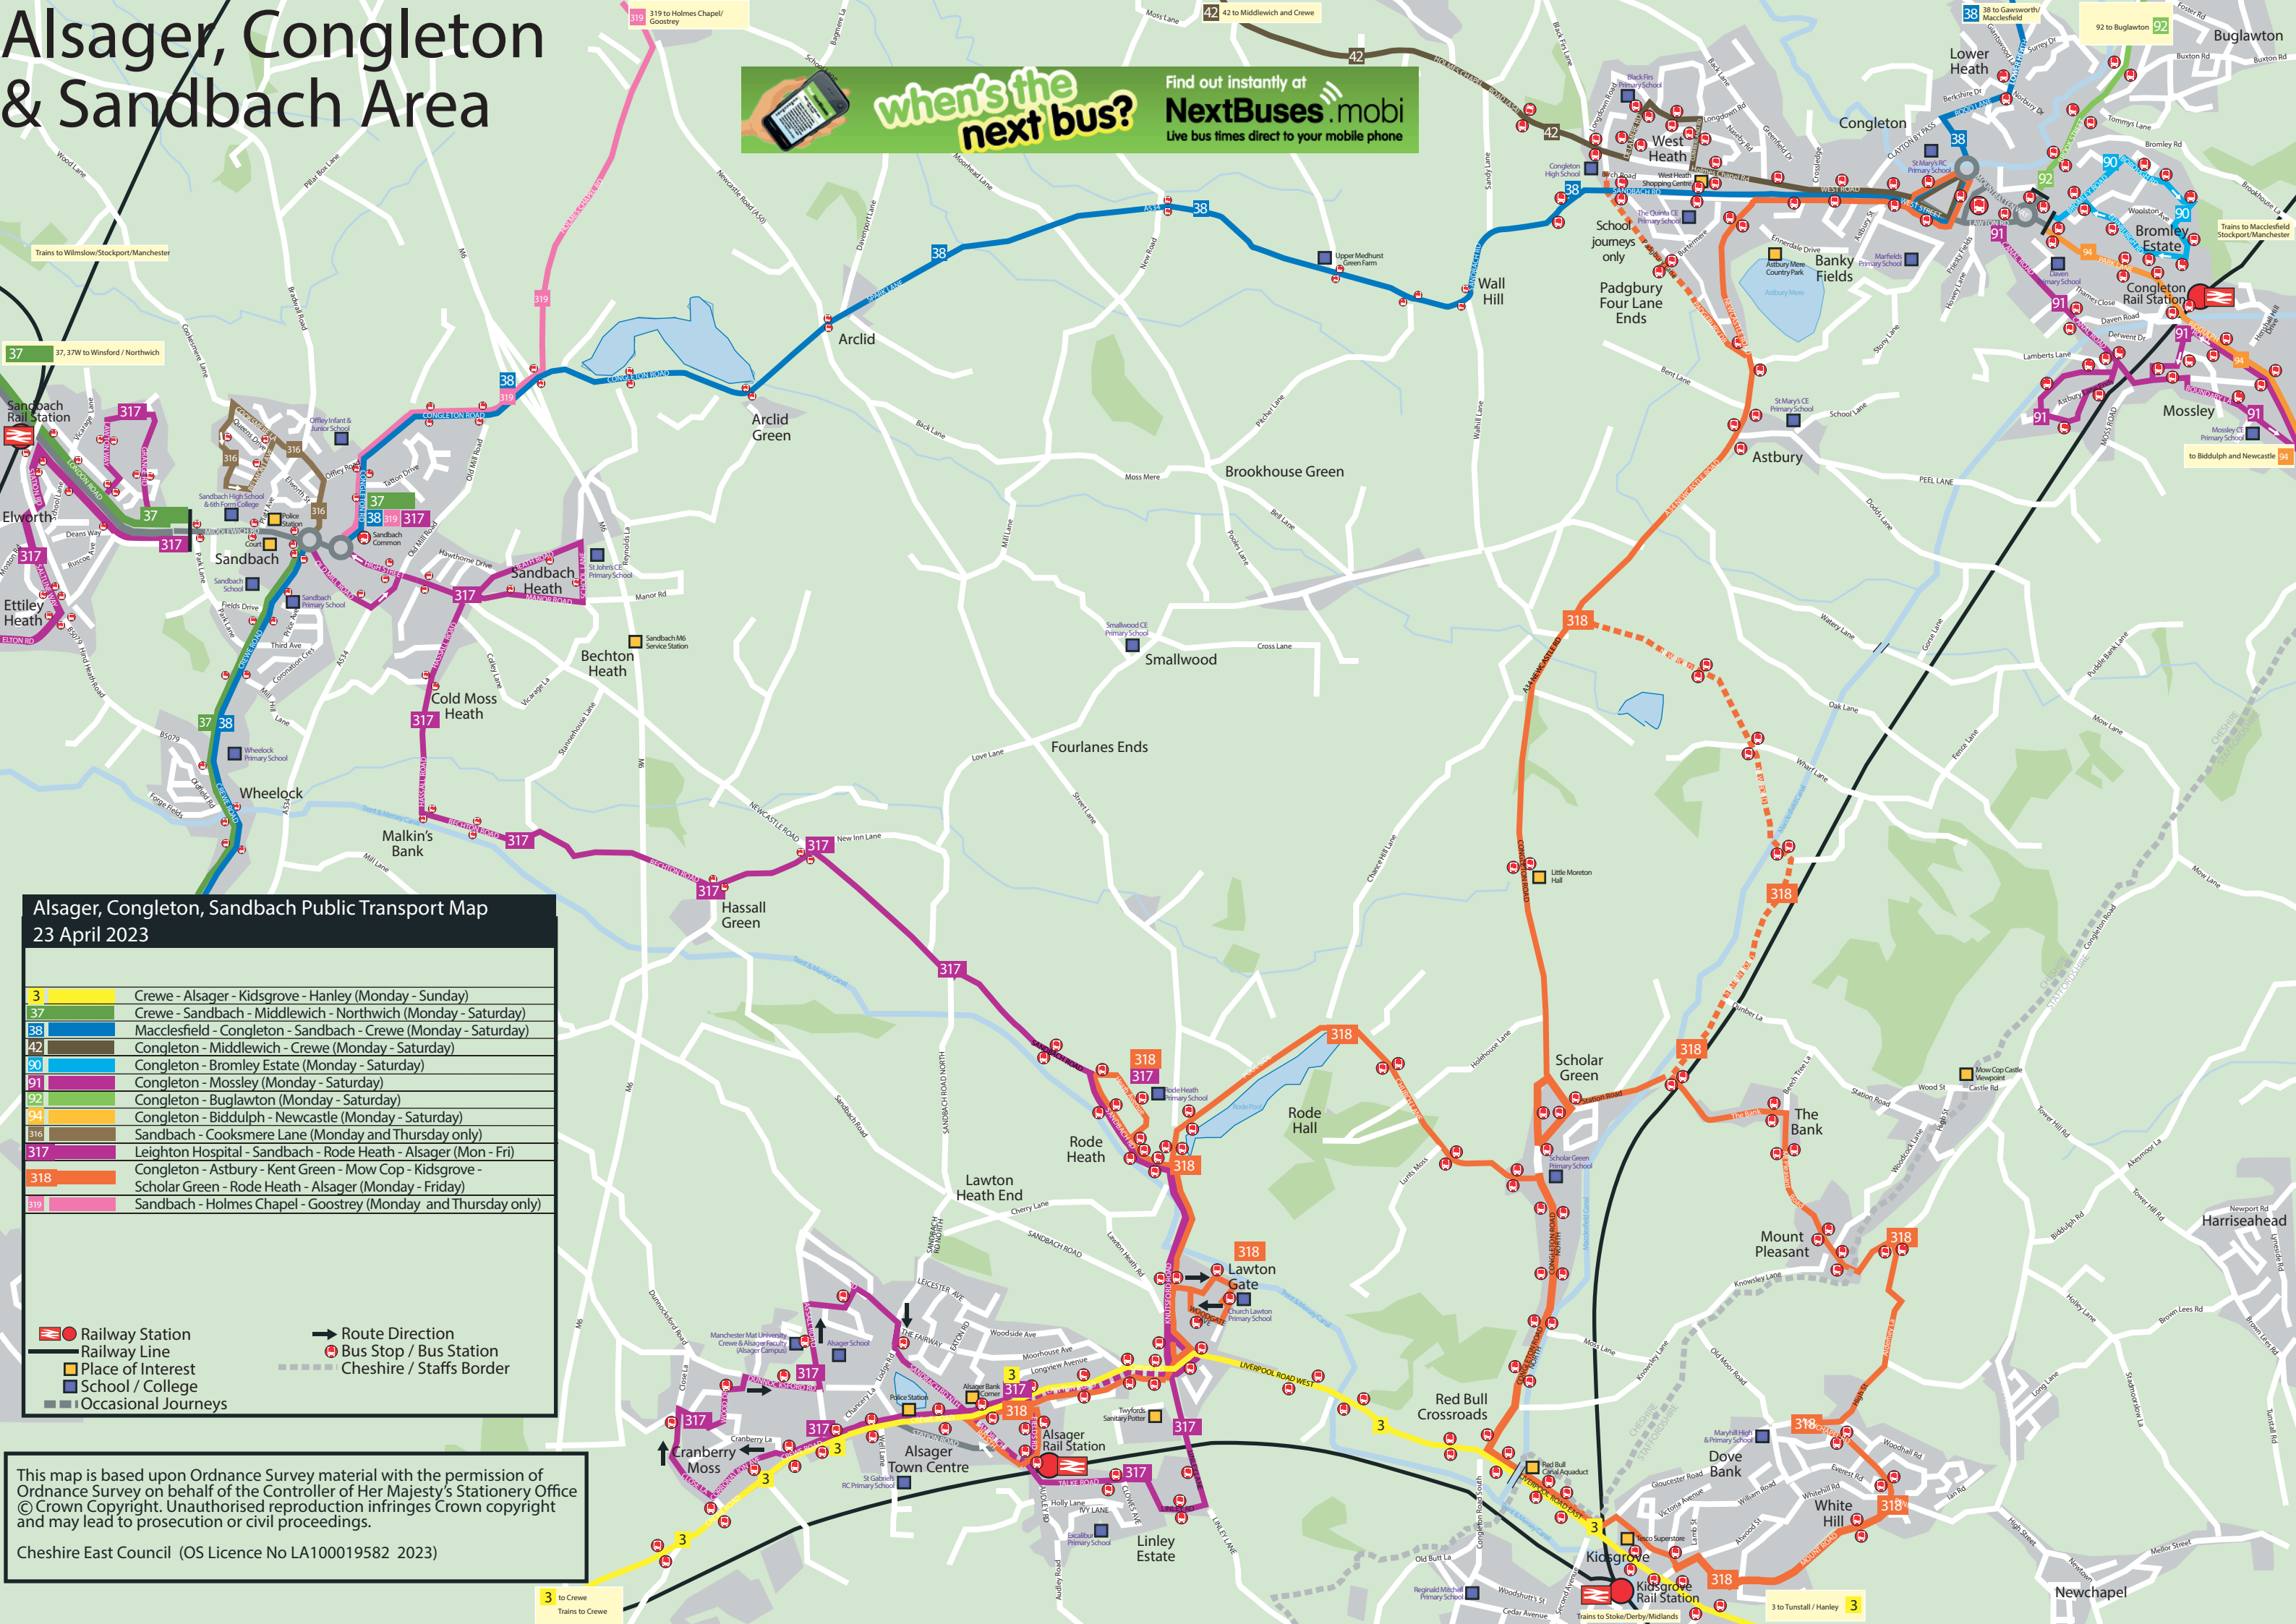

Alsager, Congleton & Sandbach Area

when's the next bus? Find out instantly at **NextBuses.mobi** Live bus times direct to your mobile phone

Alsager, Congleton, Sandbach Public Transport Map
23 April 2023

3	Crewe - Alsager - Kidsgrove - Hanley (Monday - Sunday)
37	Crewe - Sandbach - Middlewich - Northwich (Monday - Saturday)
38	Macclesfield - Congleton - Sandbach - Crewe (Monday - Saturday)
42	Congleton - Middlewich - Crewe (Monday - Saturday)
90	Congleton - Bromley Estate (Monday - Saturday)
91	Congleton - Mossley (Monday - Saturday)
92	Congleton - Buglawton (Monday - Saturday)
94	Congleton - Biddulph - Newcastle (Monday - Saturday)
316	Sandbach - Cooksmere Lane (Monday and Thursday only)
317	Leighton Hospital - Sandbach - Rode Heath - Alsager (Mon - Fri)
318	Congleton - Astbury - Kent Green - Mow Cop - Kidsgrove - Scholar Green - Rode Heath - Alsager (Monday - Friday)
319	Sandbach - Holmes Chapel - Goostrey (Monday and Thursday only)

- Railway Station
- Railway Line
- Place of Interest
- School / College
- Occasional Journeys
- Route Direction
- Bus Stop / Bus Station
- Cheshire / Staffs Border

This map is based upon Ordnance Survey material with the permission of Ordnance Survey on behalf of the Controller of Her Majesty's Stationery Office © Crown Copyright. Unauthorised reproduction infringes Crown copyright and may lead to prosecution or civil proceedings.