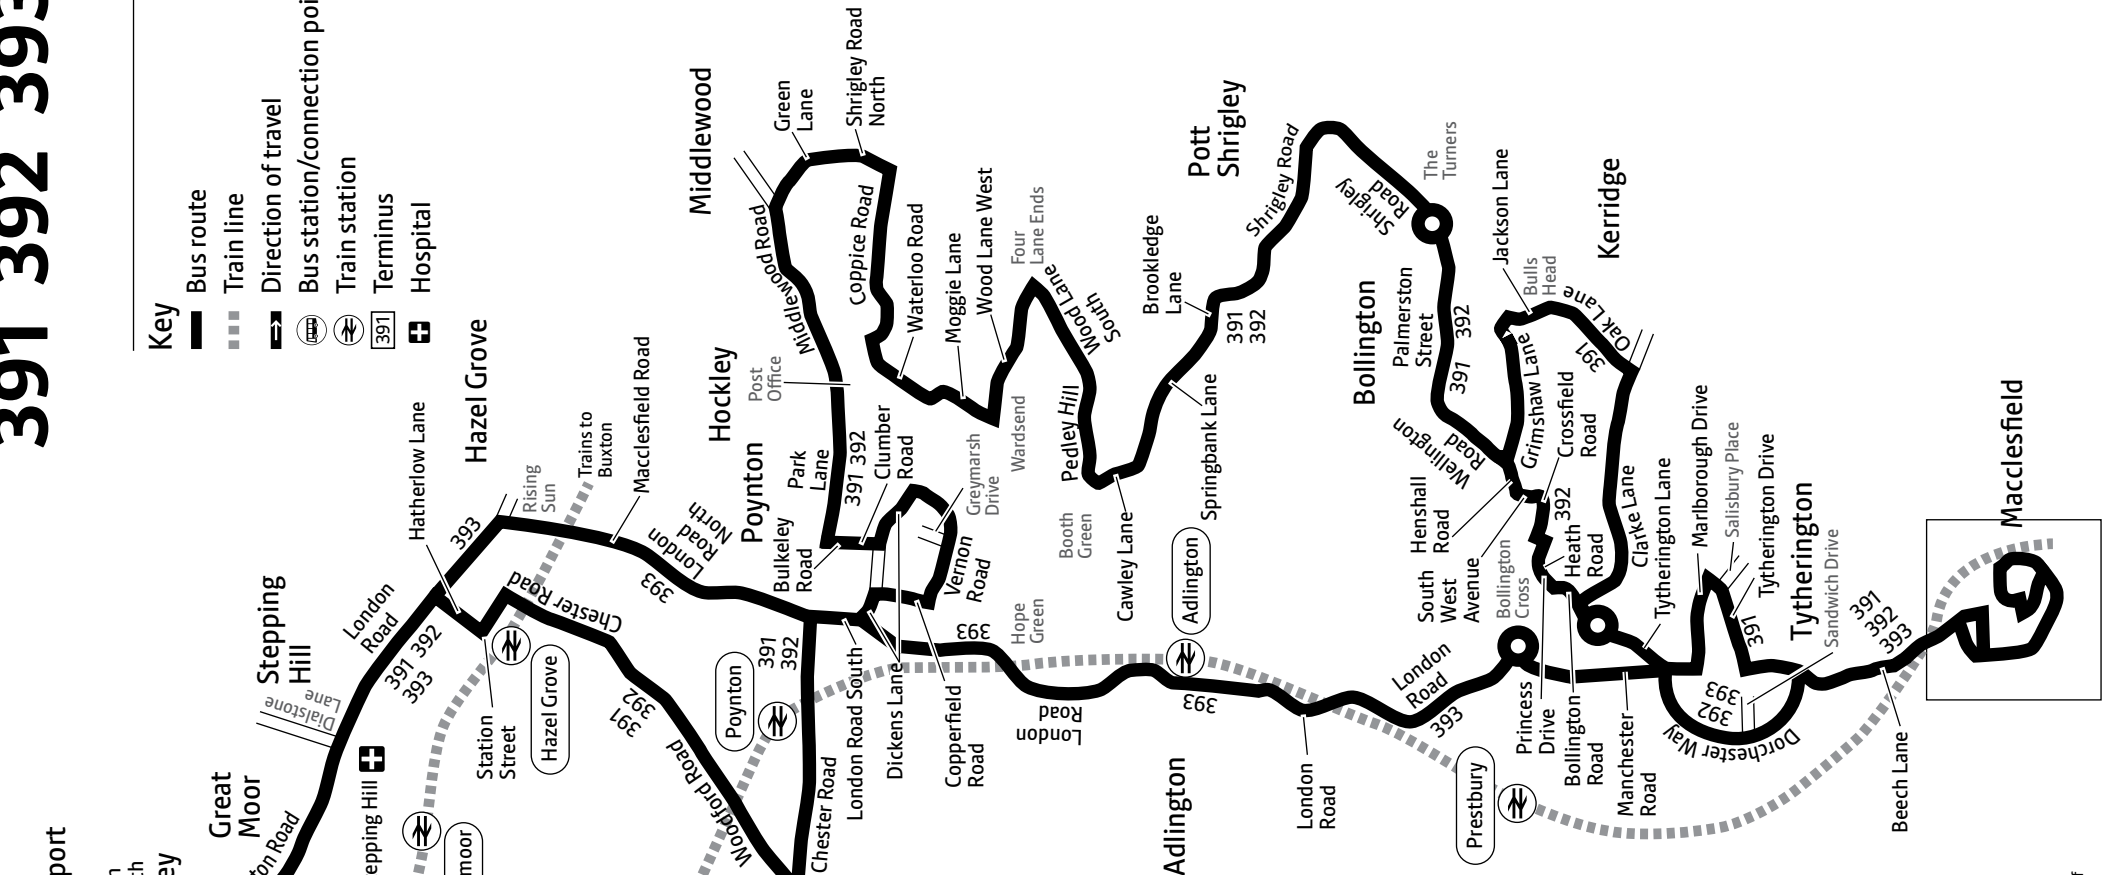

391 392 393

Routes in Macclesfield town centre

Contains Ordnance Survey data © Crown copyright and database right 2010
© 100022610 Transport for Greater Manchester 2023
Transport for Greater Manchester uses reasonable endeavours to check the accuracy of information published and to publish changes to information in a timely manner. In no event will Transport for Greater Manchester be liable for any loss that may arise from this information being inaccurate.