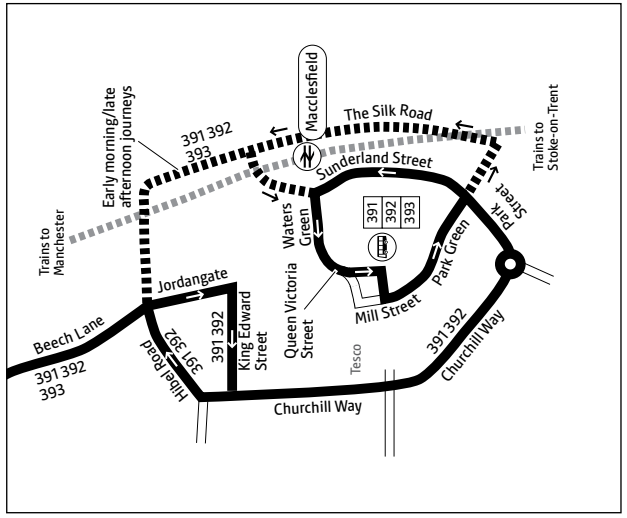

Routes in Macclesfield town centre

Contains Ordnance Survey data © Crown copyright and database right 2010
© 100022610 Transport for Greater Manchester 2023
Transport for Greater Manchester uses reasonable endeavours to check the accuracy of information published and to publish changes to information in a timely manner. In no event will Transport for Greater Manchester be liable for any loss that may arise from this information being inaccurate.