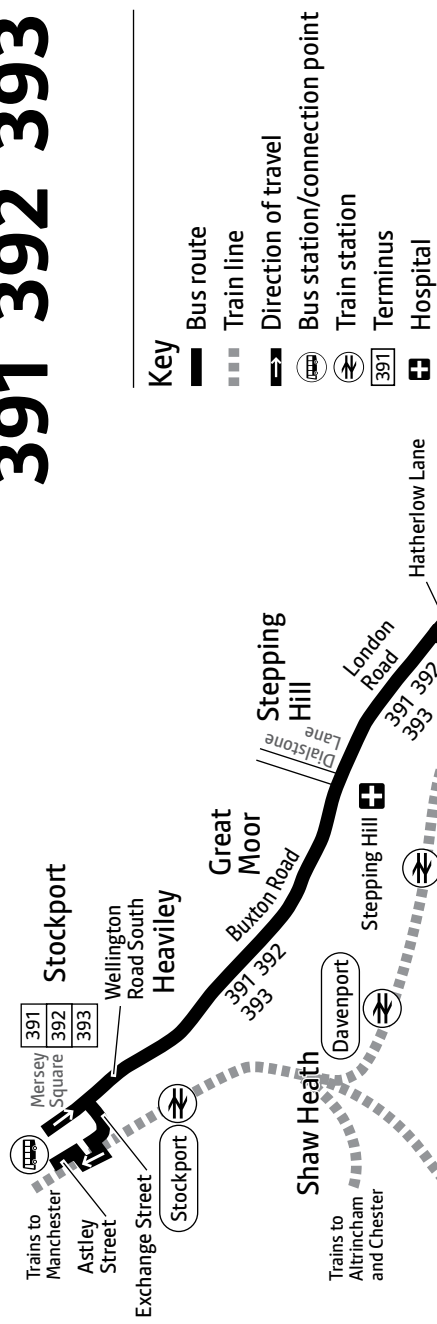

391 392 393

Routes in Macclesfield town centre

Contains Ordnance Survey data © Crown copyright and database right 2010
© 100022610 Transport for Greater Manchester 2023
Transport for Greater Manchester uses reasonable endeavours to check the accuracy of information published and to publish changes to information in a timely manner. In no event will Transport for Greater Manchester be liable for any loss that may arise from this information being inaccurate.